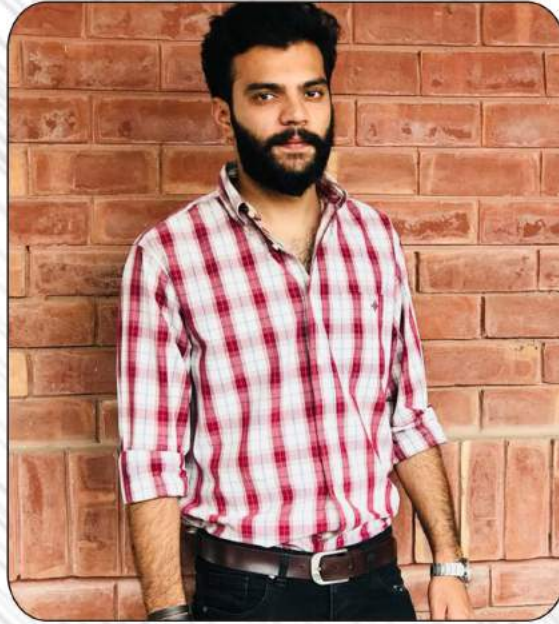

GILLANI STAR INTERNATIONAL

WHEN YOU GET TIRED, PLAY HARDER

SPORTS WEAR CATALOGUE

ABOUT

DIRECTOR : SYED JUNAID GILLANI

AS THE DIRECTOR OF GILLANI STAR INTERNATIONAL, I LEAD A GLOBAL MANUFACTURER OF CUSTOM APPARELS, SPORTS WEAR AND UNIFORMS FOR VARIOUS BRANDS AND TEAMS WITH OVER FIVE YEARS OF EXPERIENCE IN THIS ROLE. I HAVE SUCCESSFULLY EXPANDED OUR PRODUCT RANGE, CLIENT BASE, AND MARKET REACH DELIVERING HIGH-QUALITY AND PERSONALIZED CLOTHING AND ACCESSORIES THAT TRANSCEND FASHION.